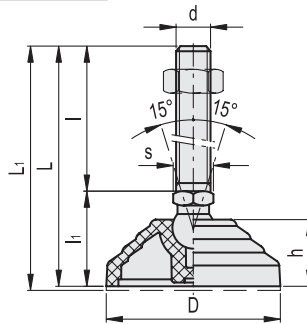

To order bases and stems separately, see:

- table of possible combinations Bases/Stems (see page 984)
- the codes of the Bases (see page 980)
- the codes of the Stems (see page 986).

**ACCESSORIES ON REQUEST**

Zinc-plated steel nut (see Nuts NT, on page 979).

ELESA Original design

| Conversion Table  |      |
|-------------------|------|
| 1 mm = 0,039 inch |      |
| D                 |      |
| mm                | inch |
| 60                | 2.36 |
| 70                | 2.76 |
| 80                | 3.15 |
| 100               | 3.94 |
| 125               | 4.92 |