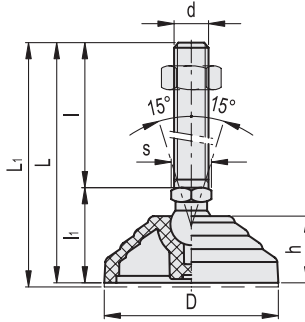

# Data with no-slip disk mounted.

Levelling elements and supports

**Conversion Table**  
1 mm = 0.039 inch

| D   |      |
|-----|------|
| mm  | inch |
| 60  | 2.36 |
| 70  | 2.76 |
| 80  | 3.15 |
| 100 | 3.94 |
| 125 | 4.92 |